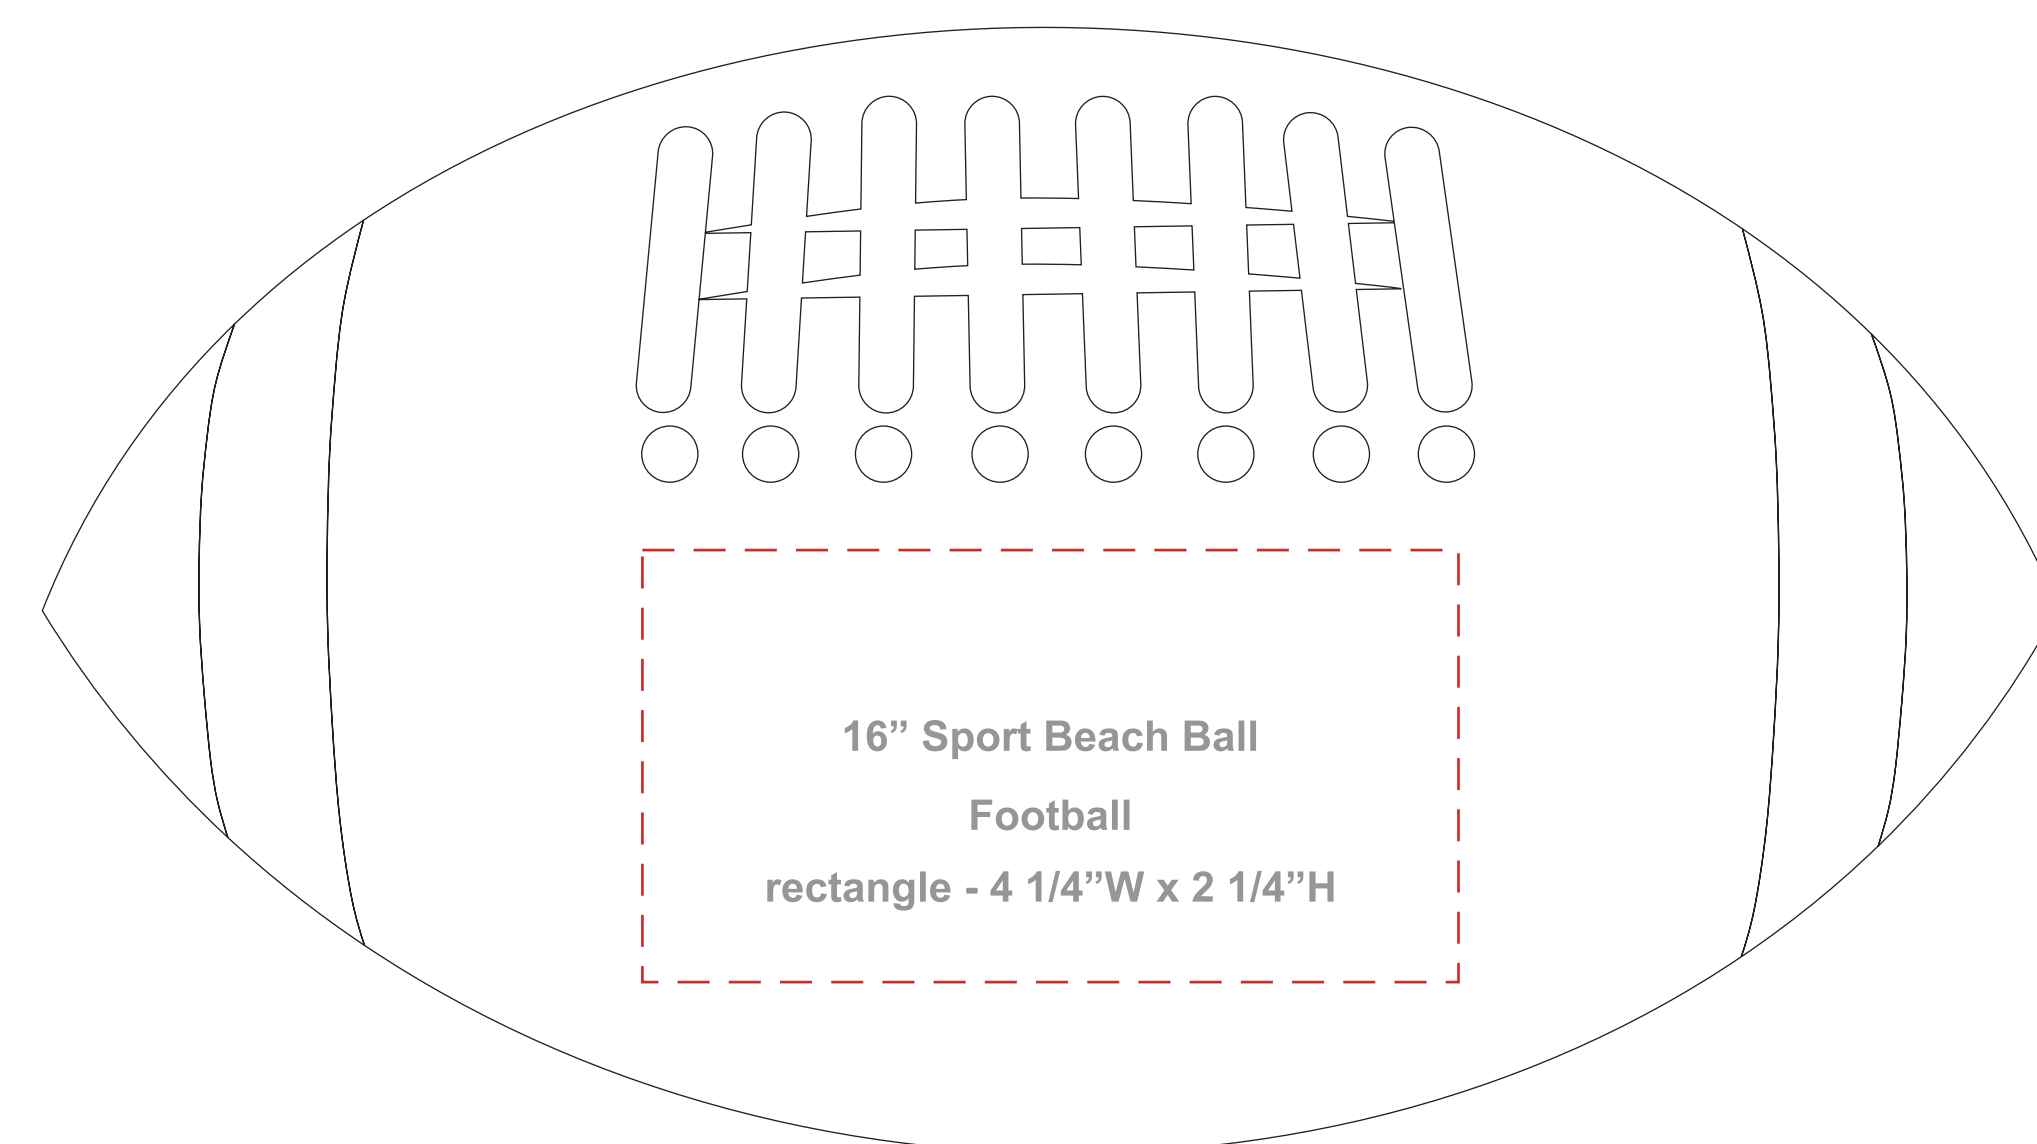

16" Sports Beach Ball (Football)

Imprint Method: Pad Print

————— Product size = 16" Measured inflated from pole to pole.

- - - - - Standard Side #1 = 4 1/4"W x 2 1/4"H

- - - - - Standard Side #2 = 4 1/4"W x 2 1/4"H

Side 1

Side 2

4 spot color max.

DUE TO OUR PRINTING PROCESS, EXACT REGISTRATION IS IMPOSSIBLE. PLEASE BE AWARE THAT THE SEPARATE COLORS MAY MOVE IN ANY DIRECTION OR ANGLE. NO TWO PRODUCTS WILL PRINT IDENTICALLY.

Actual Size