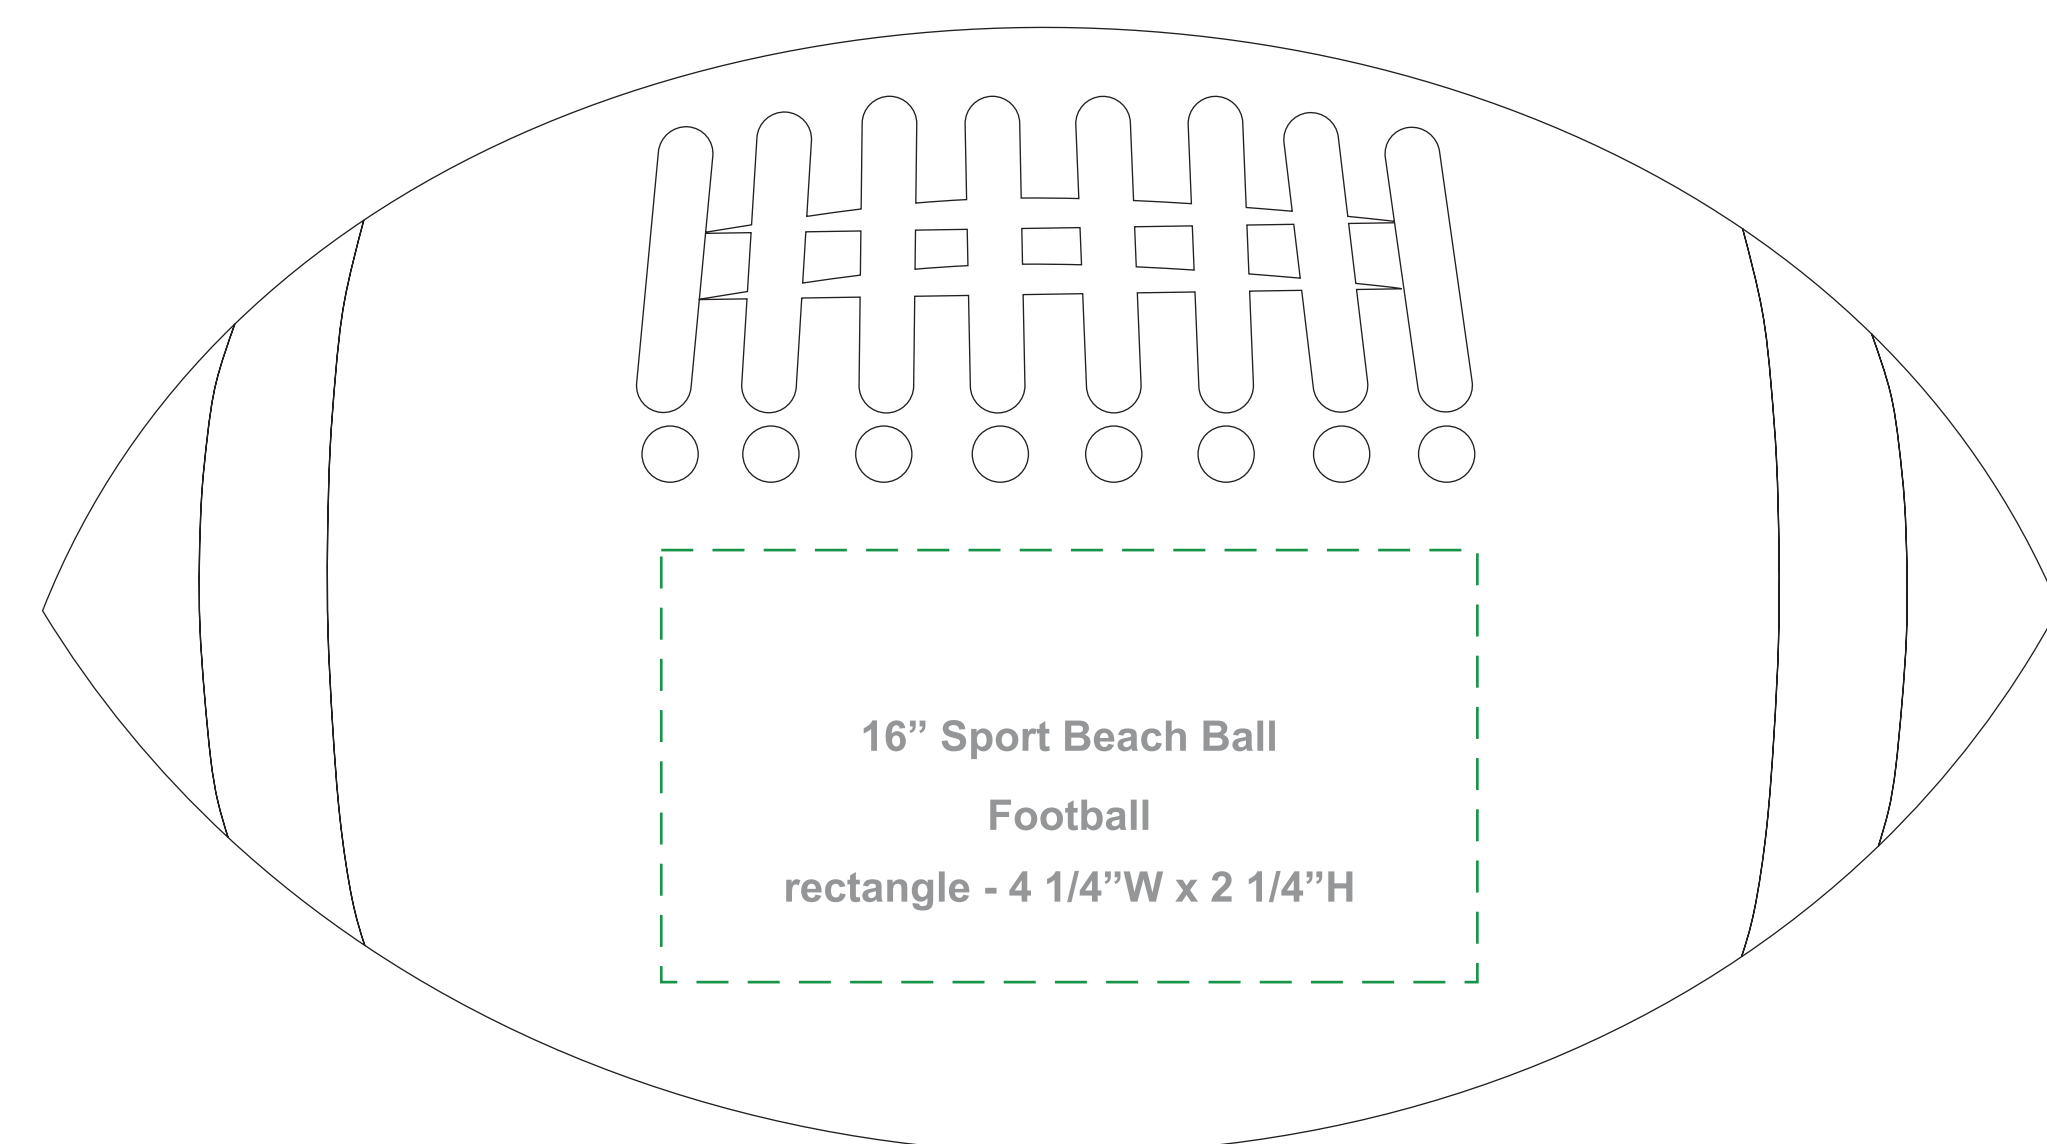

16" Sports Beach Ball (Football)

Imprint Method: Pad Print

————— Product size = 16" Measured inflated from pole to pole.

- - - - - Standard Side #1 = 4 1/4"W x 2 1/4"H

- - - - - Standard Side #2 = 4 1/4"W x 2 1/4"H

Side 1

Side 2

4 spot color max.

DUE TO OUR PRINTING PROCESS, EXACT REGISTRATION IS IMPOSSIBLE. PLEASE BE AWARE THAT THE SEPARATE COLORS MAY MOVE IN ANY DIRECTION OR ANGLE. NO TWO PRODUCTS WILL PRINT IDENTICALLY.

Actual Size